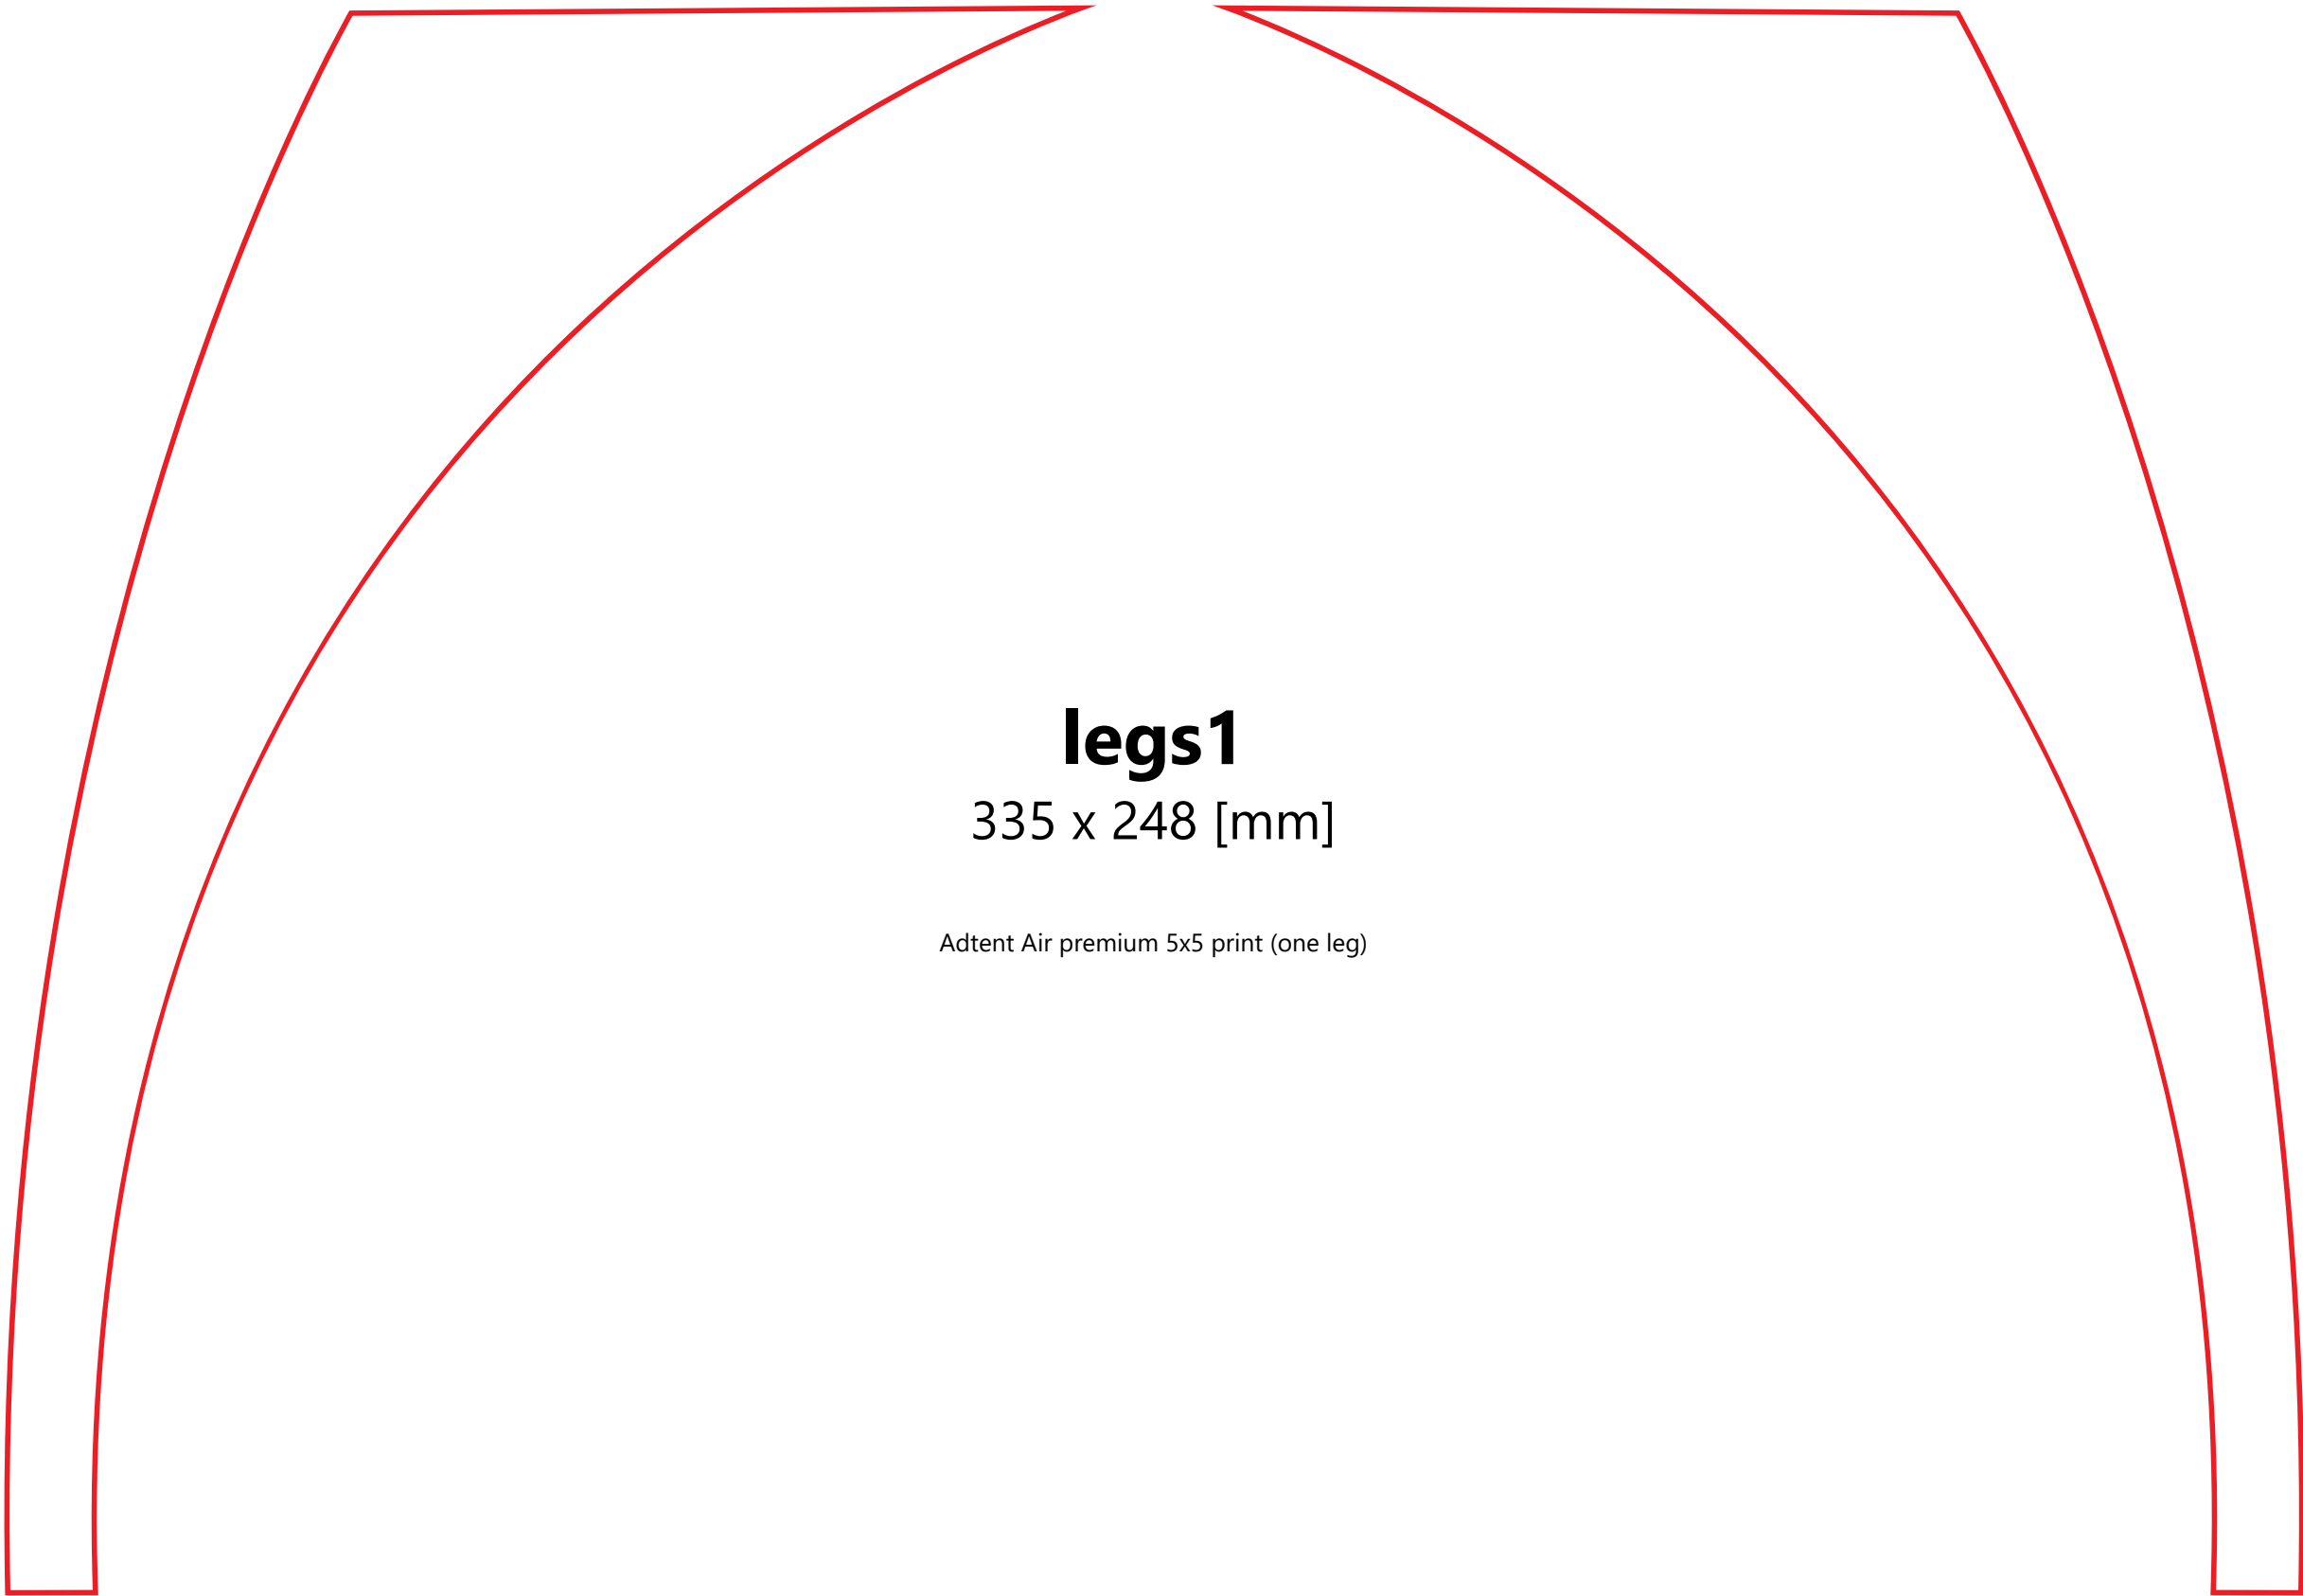

# a. Wydruk Adtent Air premium 5x5 (sama noga)

**Resolution:** 1200 ppi – 1:10 scale

**File format:** PDF

**Color:** CMYK - Coated FOGRA39

flattened file (no layers),  
no print marks,  
no overprint attribute,  
no bleeds,  
**do not change the size of the template ,**  
convert fonts to curves ,  
suggested black color parameters for  
backlighting: C40 M40 Y20 K100

Remove the red and blue lines before saving the files. Leaving the line on will result in it being printed as a design element! In order to properly display the advertisement, all important elements should be inside the protective area marked with **red line**. Background and graphics must fill the entire printable area marked project marked with **blue line**. If there is no fill between the red and blue lines, a white frame will appear on the printout.

# legs1

335 x 248 [mm]

Adtent Air premium 5x5 print (one leg)