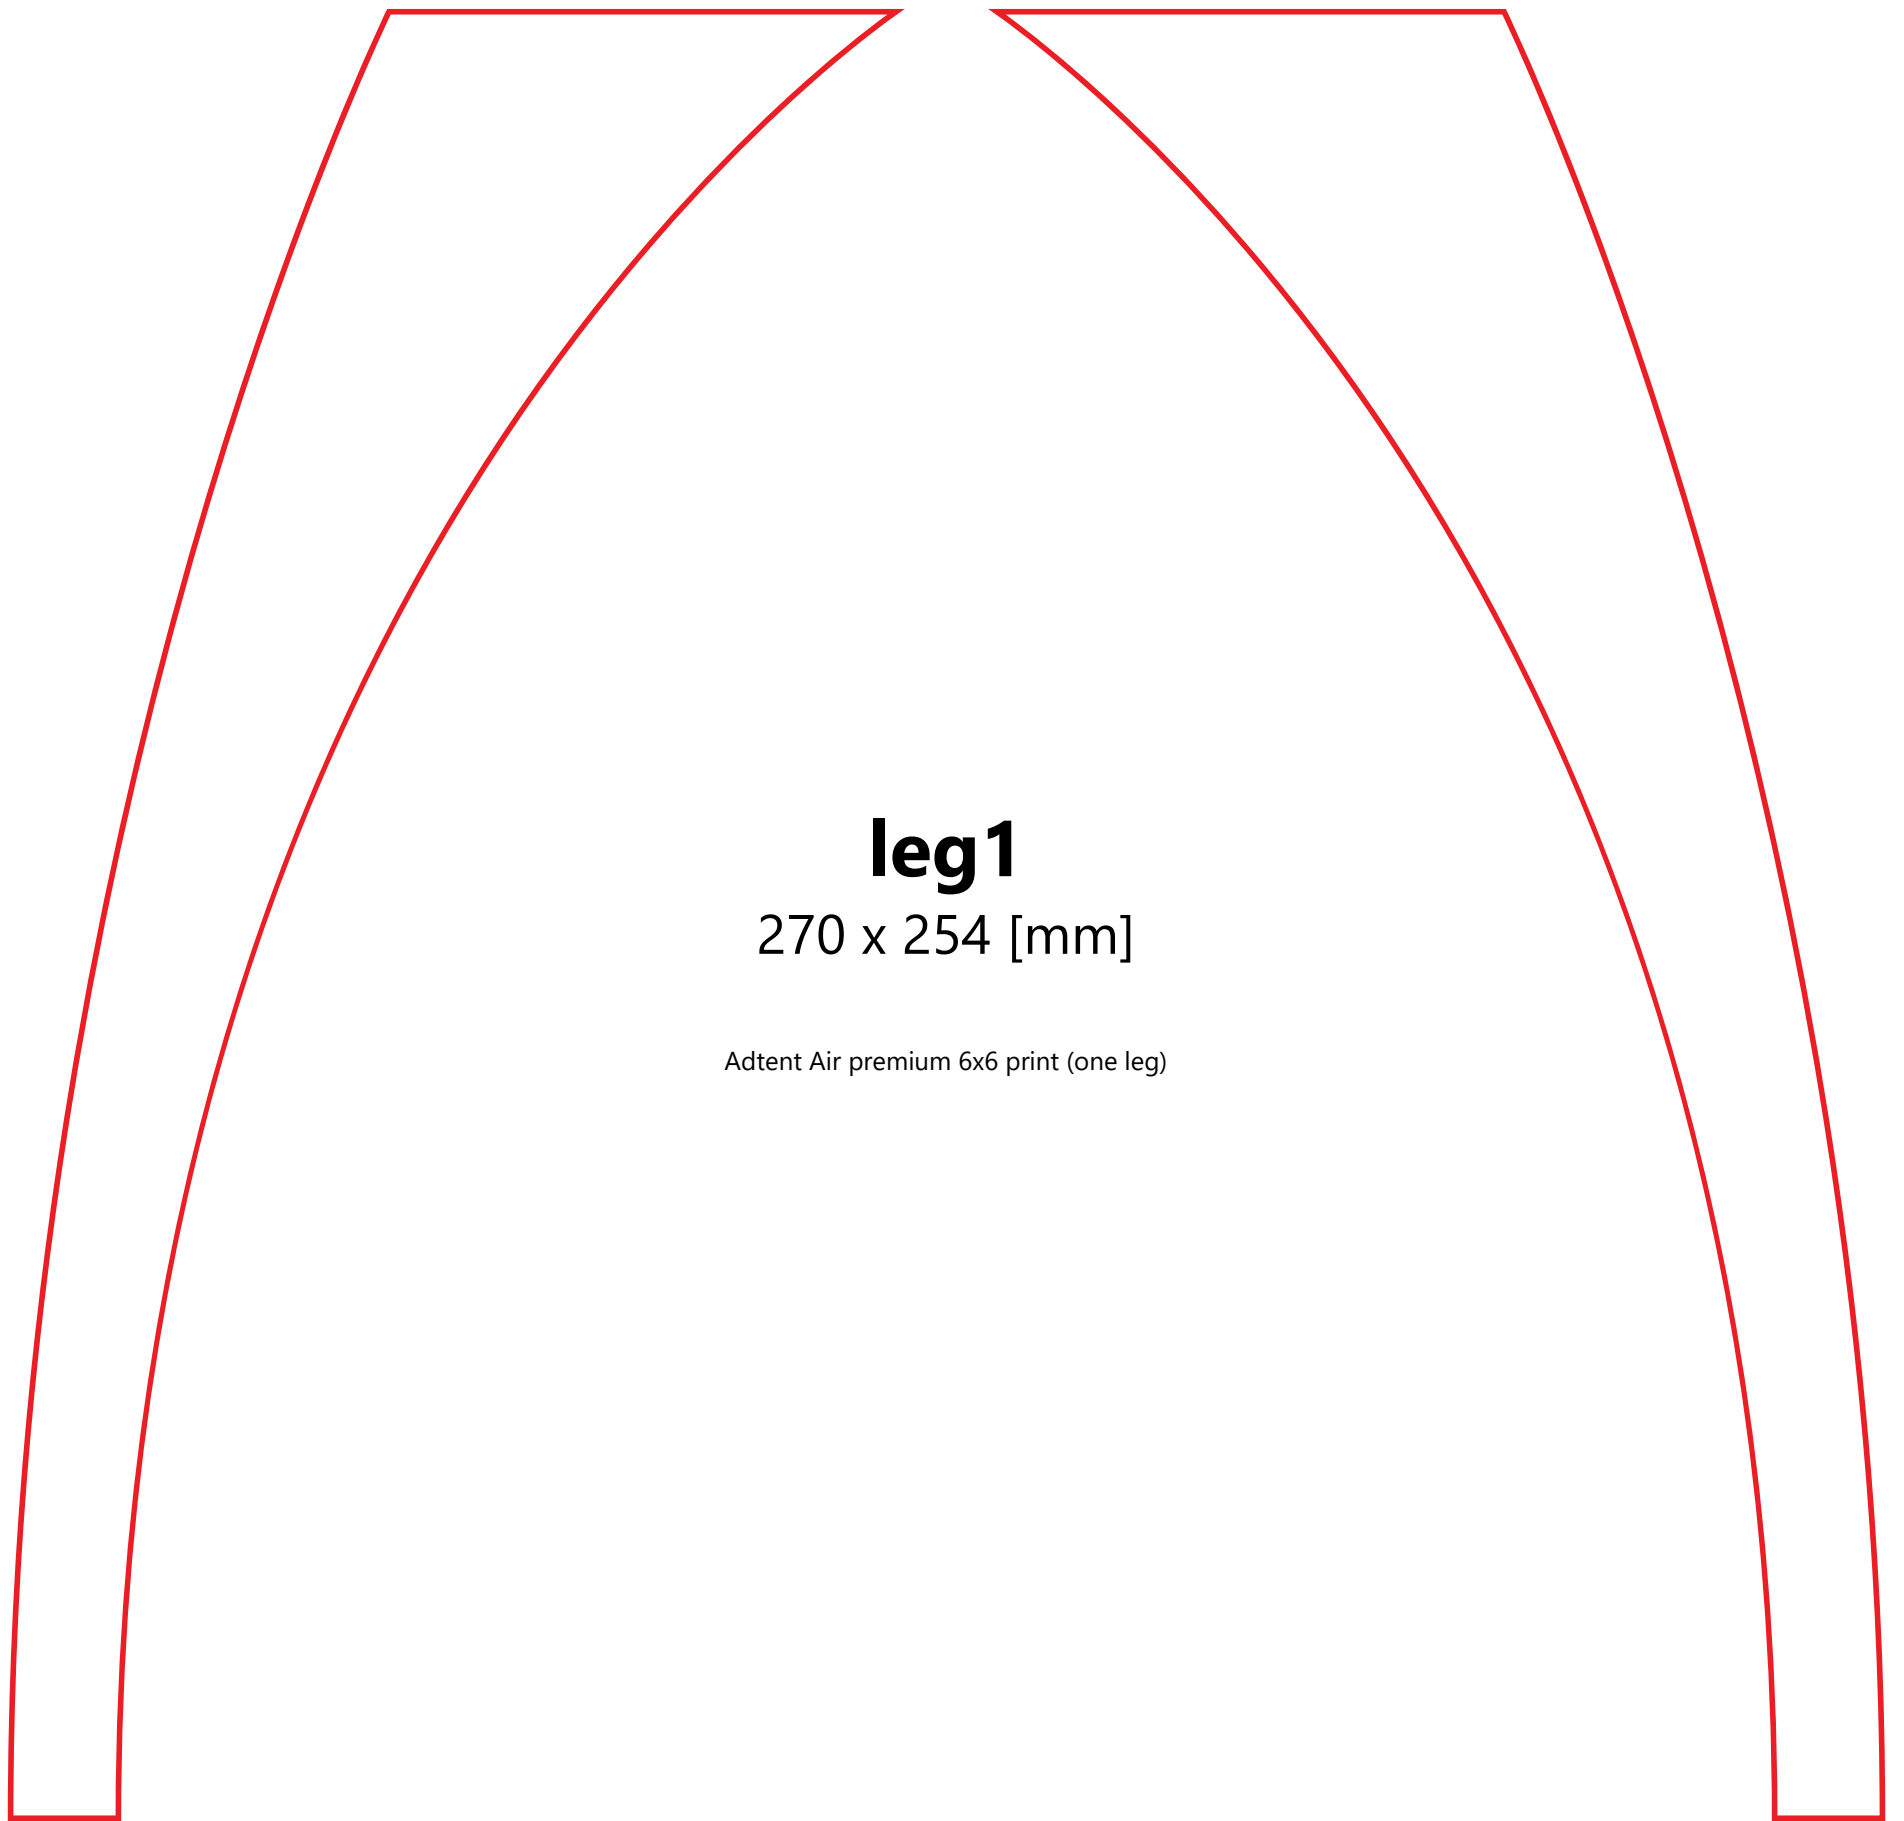

# a. Wydruk Adtent Air premium 6x6 (sama noga)

**Resolution:** 1200 ppi – 1:10 scale

**File format:** PDF

**Color:** CMYK - Coated FOGRA39

flattened file (no layers),  
no print marks,  
no overprint attribute,  
no bleeds,  
**do not change the size of the template** ,  
convert fonts to curves ,  
suggested black color parameters for  
backlighting: C78 M85 Y90 K100

Remove the red and blue lines before saving the files. Leaving the line on will result in it being printed as a design element! In order to properly display the advertisement, all important elements should be inside the protective area marked with **red line**. Background and graphics must fill the entire printable area marked project marked with **blue line**. If there is no fill between the red and blue lines, a white frame will appear on the printout.

Download and work on the graphic design template on the next page of this PDF. If there is more than one, prepare the projects in separate files.

Guideline Label Legend:

**leg1**

270 x 254 [mm]

Adtent Air premium 6x6 print (one leg)